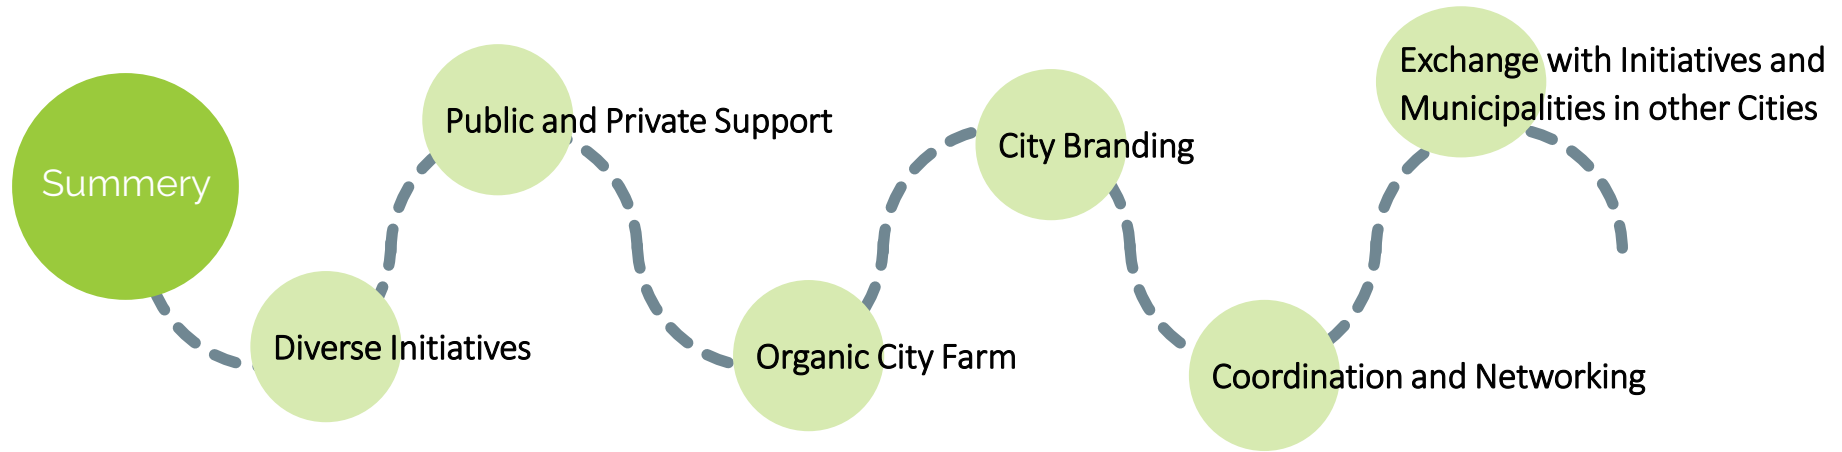

SUMMERY AND CONCLUSION

Urban Gardening and Agriculture in Vienna